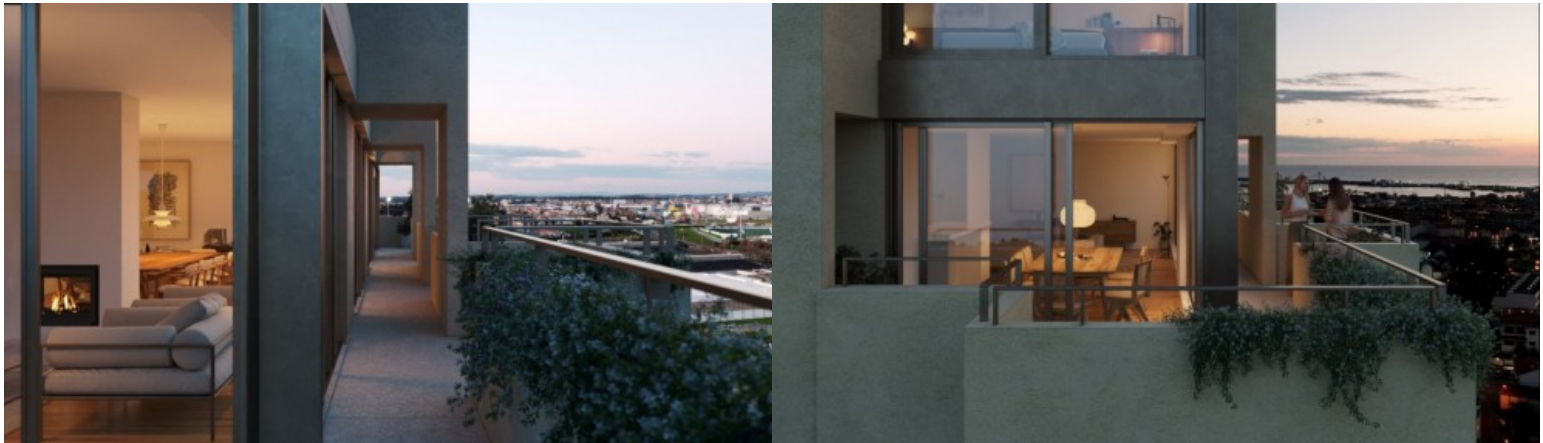

LUXIMOS

CHRISTIE'S

INTERNATIONAL REAL ESTATE

CAMELLIA 4-BEDROOM DUPLEX PENTHOUSE, LEÇA DA PALMEIRA, PORTUGAL

Ref. LS05702-2

€ 1 280 000

Taking the concept of exclusivity to new heights in Leça da Palmeira, these two extraordinary penthouses stand out for their contemporary architecture with elegant lines, designed to offer a rare and distinctive residential experience. The impressive, large-scale glass walls serve as a central element of the design, flooding the interiors with natural light and creating a unique connection between the interior spaces and the spacious private terraces. The result is a constant sense of spaciousness, sophistication, and well-being. Every detail has been carefully considered for a discerning clientele that values design, privacy, and quality of life. The generous social areas, premium finishes, and fluid layout reflect a modern arc...

Area:	283 m ² 3 046 sq ft	Bedrooms:	4
Bathrooms:	4	Garage:	3
Energy efficiency:	Certification in progress		