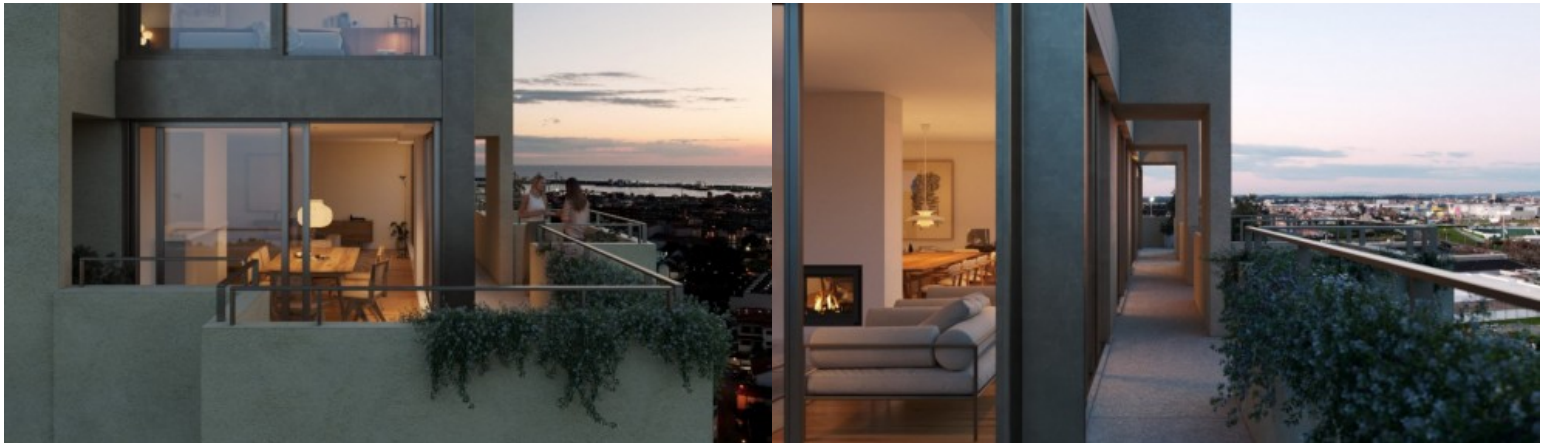

LUXIMOS

CHRISTIE'S

INTERNATIONAL REAL ESTATE

CAMELLIA 3-BEDROOM DUPLEX PENTHOUSE, LEÇA DA PALMEIRA, PORTUGAL

Ref. LS05702-1

€ 920 000

Taking the concept of exclusivity to new heights in Leça da Palmeira, these two extraordinary penthouses stand out for their contemporary architecture with elegant lines, designed to offer a rare and distinctive residential experience. The impressive, large-scale glass walls serve as a central element of the design, flooding the interiors with natural light and creating a unique connection between the interior spaces and the spacious private terraces. The result is a constant sense of spaciousness, sophistication, and well-being. Every detail has been carefully considered for a discerning clientele that values design, privacy, and quality of life. The generous social areas, premium finishes, and fluid layout reflect a modern arc...