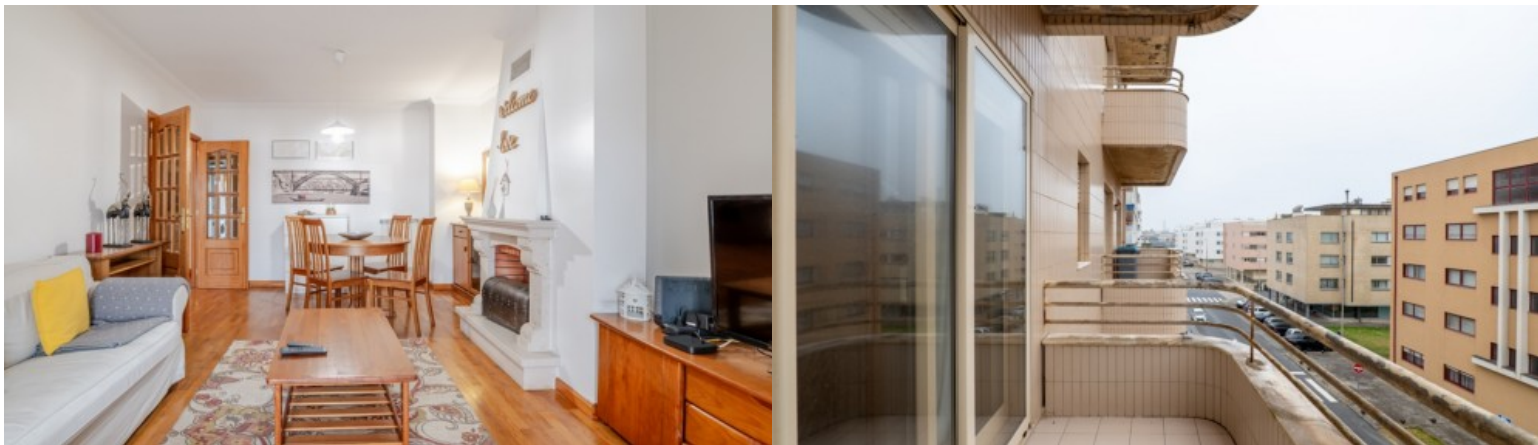

LUXIMOS | CHRISTIE'S

INTERNATIONAL REAL ESTATE

TWO BEDROOM FLAT WITH BALCONIES NEAR THE SEA LEÇA DA PALMEIRA, PORTUGAL

Ref. **LS05670**

€ 425 000

This two-bedroom apartment with balconies and two fronts combines comfort, functionality and a privileged location, providing a balanced experience between residential tranquillity, proximity to the sea and urban accessibility. The interior organization was designed to make the most of natural light, privacy and the fluidity of the spaces. The social area includes a living room with a balcony, flanked by a fully equipped independent kitchen and a laundry and pantry area. The private area consists of two bedrooms and two full bathrooms, one of which also supports the social area. The bedrooms benefit from good areas and have built-in wooden closets, as well as access to balconies that reinforce the relationship between insi...