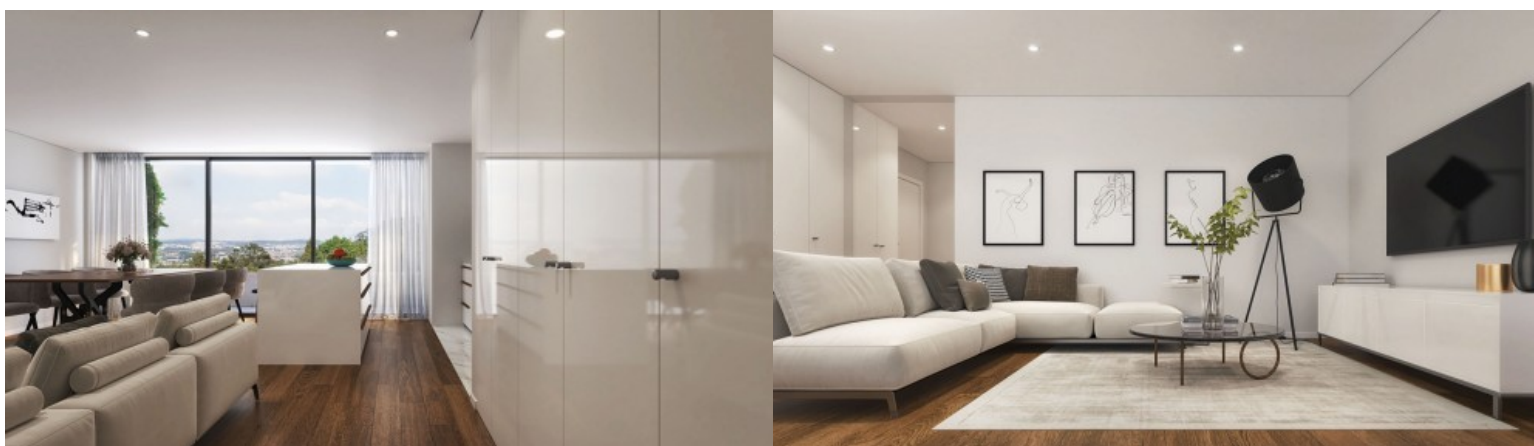

Edifício Santiago Development - Porto

LUXIMOS

CHRISTIE'S
INTERNATIONAL REAL ESTATE

TWO BEDROOM APARTMENT WITH BALCONY IN LEÇA DA PALMEIRA, PORTUGAL

Ref. LS05665-W

€ 460 000

2Two-bedr. apartment with balcony in the Edifício Santiago, a residential development with contemporary architecture located in Leça da Palmeira, Matosinhos, close to the Atlantic coast and the beaches. This property combines comfort, functionality and a privileged location, providing a balanced experience between residential tranquillity, proximity to the sea and urban accessibility. The interior organization was designed to make the most of natural light, privacy and the fluidity of the spaces. The social area includes a living room with an open-plan kitchen, fully equipped with Bosch appliances, creating a contemporary, practical and welcoming environment. The direct connection to the balcony reinforces the relationship between int...