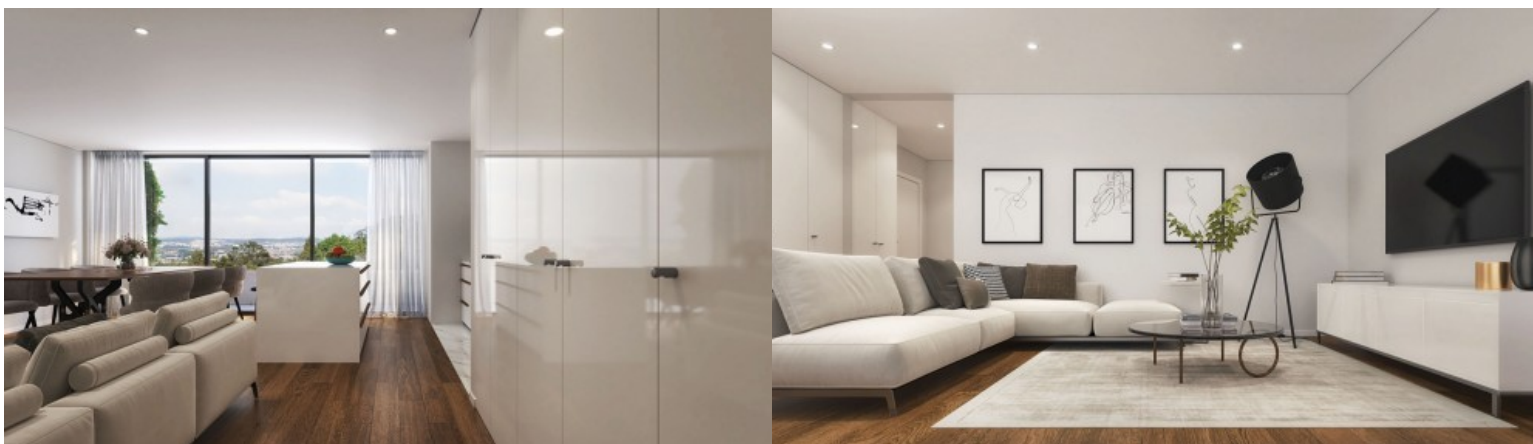

## 2 BEDROOM APARTMENT WITH BALCONY IN LEÇA DA PALMEIRA, PORTUGAL

Ref. LS05665-O

€ 440 000

2-bedr. apartment with balcony in the Edifício Santiago, a residential development with contemporary architecture located in Leça da Palmeira, Matosinhos, close to the Atlantic coast and the beaches. This property combines comfort, functionality and a privileged location, providing a balanced experience between residential tranquillity, proximity to the sea and urban accessibility. The interior organization was designed to make the most of natural light, privacy and the fluidity of the spaces. The social area includes a living room with an open-plan kitchen, fully equipped with Bosch appliances, creating a contemporary, practical and welcoming environment. The direct connection to the balcony reinforces the relationship between interi...