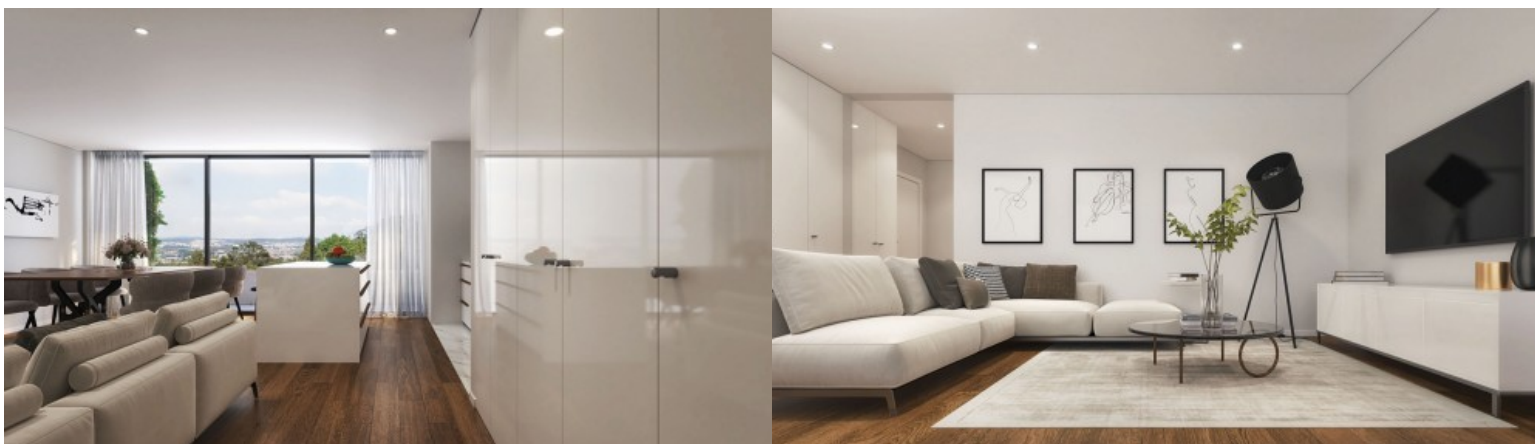

Edifício Santiago Development - Porto

LUXIMOS

CHRISTIE'S
INTERNATIONAL REAL ESTATE

THREE BEDROOM APARTMENT WITH BALCONY IN LEÇA DA PALMEIRA, PORTUGAL

Ref. LS05665-M

€ 520 000

Three-bedroom apartment with balcony in the Edifício Santiago, a residential development with contemporary architecture located in Leça da Palmeira, Matosinhos, close to the Atlantic coast and the beaches. This property combines comfort, functionality and a privileged location, providing a balanced experience between residential tranquillity, proximity to the sea and urban accessibility. The interior organization was designed to make the most of natural light, privacy and the fluidity of the spaces. The social area includes a living room with an open-plan kitchen, fully equipped with Bosch appliances, creating a contemporary, practical and welcoming environment. The direct connection to the balcony reinforces the relationship between i...

Area:	117 m ² 1 260 sq ft	Bedrooms:	3
Bathrooms:	2	Garage:	1
Energy efficiency:	A		