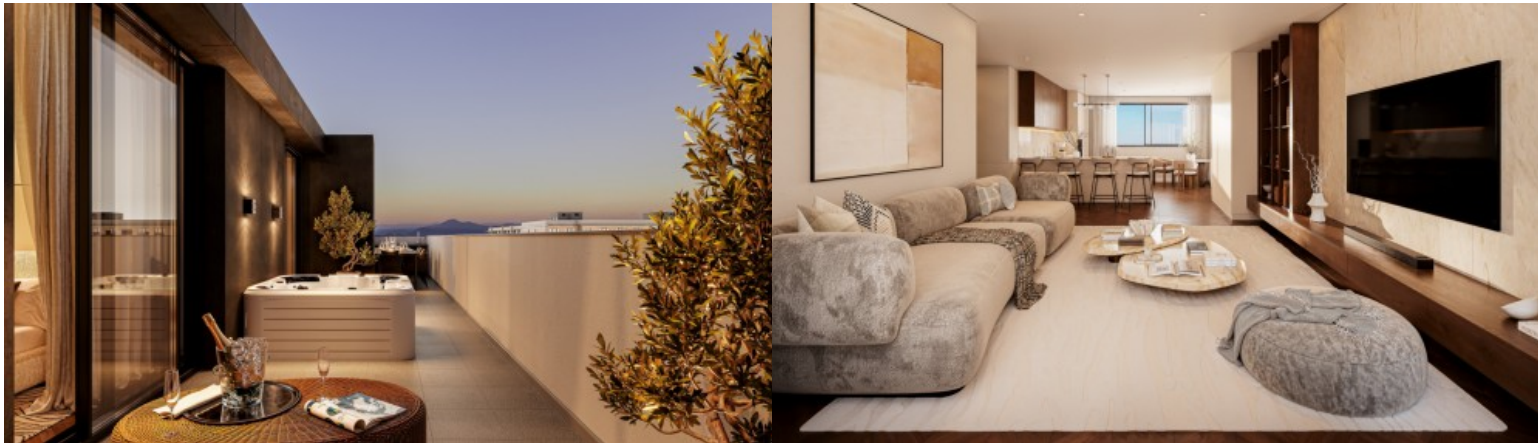

LUXIMOS

CHRISTIE'S
INTERNATIONAL REAL ESTATE

**THREE BEDROOM
APARTMENT WITH
TERRACE AND SEA VIEWS
MATOSINHOS, PORTUGAL**

Ref. LS05653-CE

€ 770 000

New 3-bedroom duplex penthouse with terrace, balcony and sea views, in Leça da Palmeira. Inserted in a building with contemporary architecture and modern lines, it benefits from large interior areas and high-quality finishes and materials that give it comfort, elegance and modernity. The floor of the private area - through which you enter and can access the stairs - includes three bedrooms, one of which is en-suite, all with built-in closets and good areas, plus a full bathroom and a balcony. The high-quality finishes, combined with integrated storage solutions, reflect the careful design and attention to detail characteristic of the development. The organization of the social area - on the upper floor - privileges the luminosity.