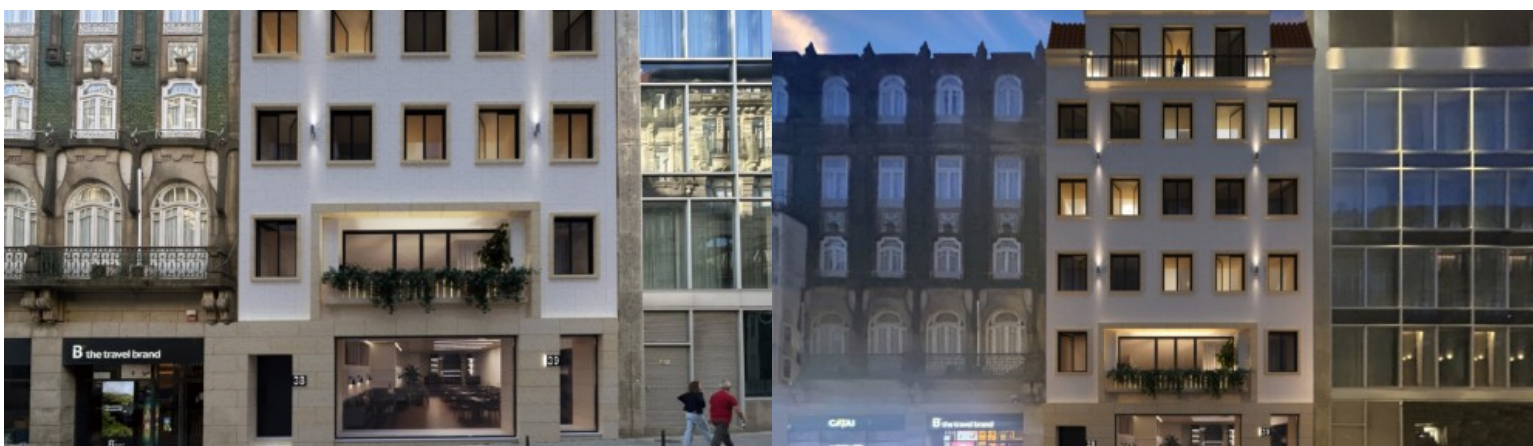

## TWO-STOREY STORE FOR SALE IN THE CENTER OF PORTO, PORTUGAL

Ref. **LS05427-A**

€ 2 000 000

Two-storey store for sale at Royal Venture Sá da Bandeira - an exclusive residential and commercial development set in a fully refurbished historic building in the heart of Porto. Located on the prestigious Rua Sá da Bandeira, this commercial space combines the elegance of the original architecture with contemporary design. Every detail reflects a commitment to well-being, functionality and sustainability, distinctive features of Royal Venture Sá da Bandeira. Location is one of Royal Venture Sá da Bandeira's greatest assets. Located just a few steps from São Bento Station, Bolhão Market and Avenida dos Aliados, this development is in one of the city's most authentic and vibrant areas. In the heart of downtown Porto, it combines th...