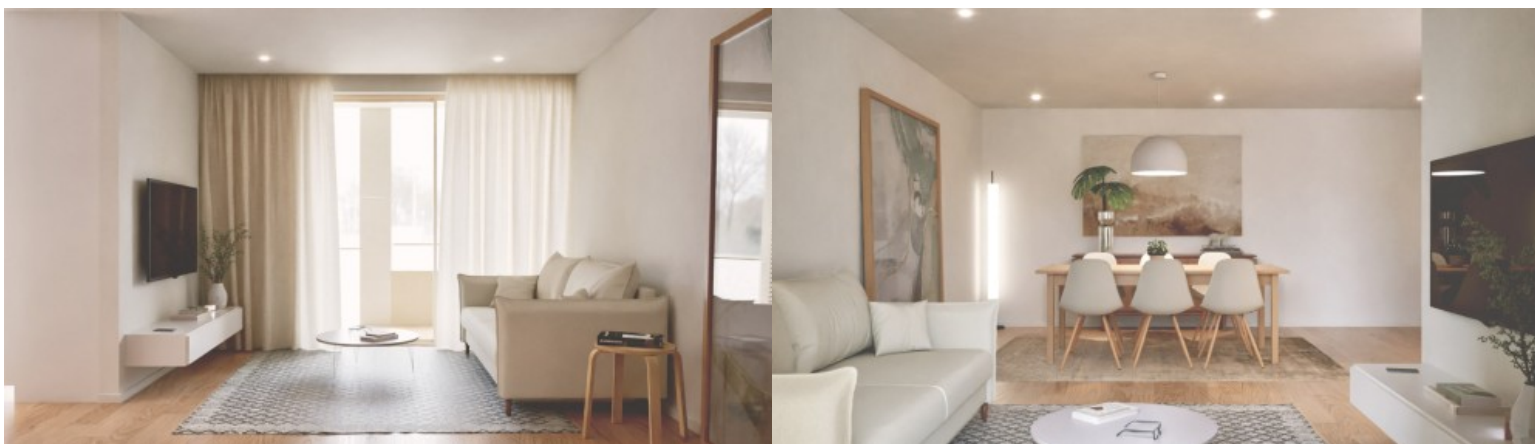

Unique Padrão da Légua Development, Matosinhos - Porto

LUXIMOS

CHRISTIE'S
INTERNATIONAL REAL ESTATE

NEW 1 BEDROOM FLAT FOR SALE IN UNIQUE - PADRÃO DA LÉGUA, PORTUGAL

Ref. LS05310-H

€ 255 000

New 1-bedroom apartment for sale in the Unique Padrão da Légua residential development, with balcony and good quality finishes, in Matosinhos. Just a few minutes from Porto, this property combines the tranquillity of a family residential area with the dynamism of urban life. With its contemporary architecture, this new-build apartment in Padrão da Légua - Matosinhos stands out for the abundant natural light provided by the minimalist frames with double glazing and thermal cut and by the balcony that extends the social area, ideal for outdoor moments. The interior offers an open-plan living room that integrates with the fully equipped kitchen, while the private area includes a bedroom with built-in closets and electric blackout blind...