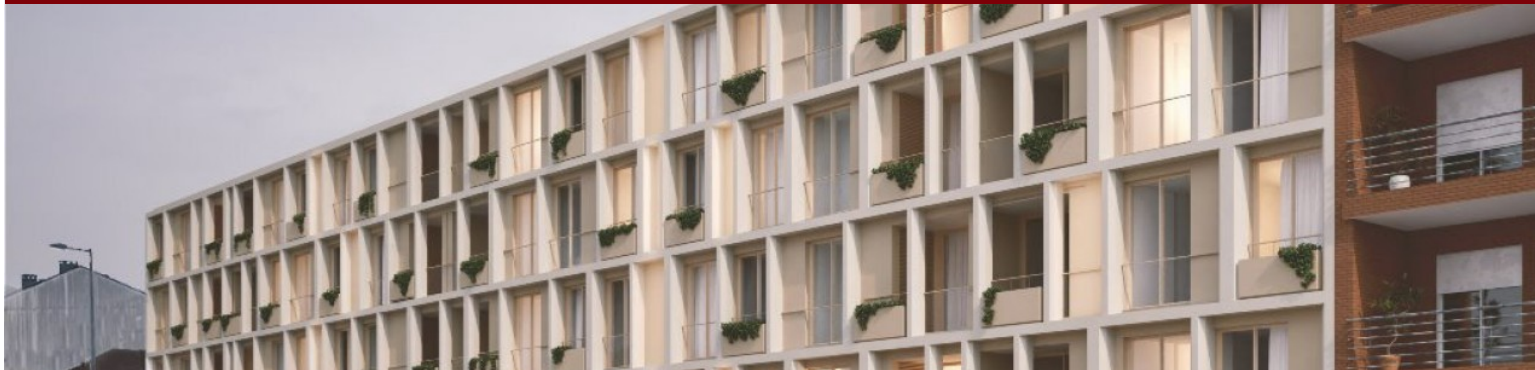

Unique Padrão da Légua Development, Matosinhos - Porto

LUXIMOS

CHRISTIE'S
INTERNATIONAL REAL ESTATE