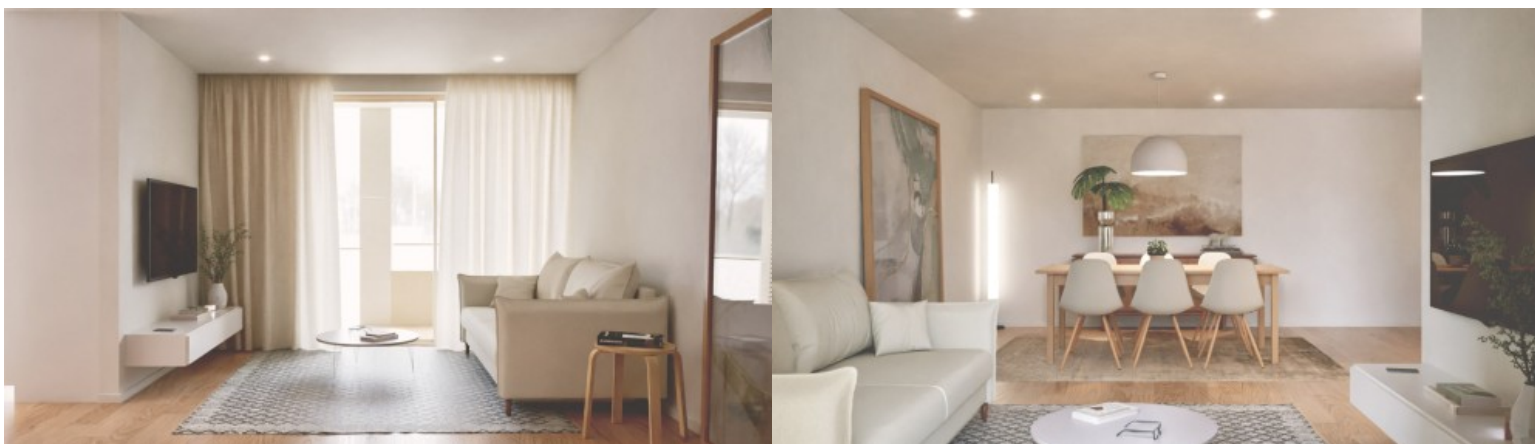

## NEW 1 BEDROOM FLAT FOR SALE IN UNIQUE - PADRÃO DA LÉGUA, PORTUGAL

Ref. LS05310-H

€ 205 000

New 1-bedroom apartment for sale in the Unique Padrão da Légua residential development, with balcony and good quality finishes, in Matosinhos. Just a few minutes from Porto, this property combines the tranquillity of a family residential area with the dynamism of urban life. With its contemporary architecture, this new-build apartment in Padrão da Légua - Matosinhos stands out for the abundant natural light provided by the minimalist frames with double glazing and thermal cut and by the balcony that extends the social area, ideal for outdoor moments. The interior offers an open-plan living room that integrates with the fully equipped kitchen, while the private area includes a bedroom with built-in closets and electric blackout blind...