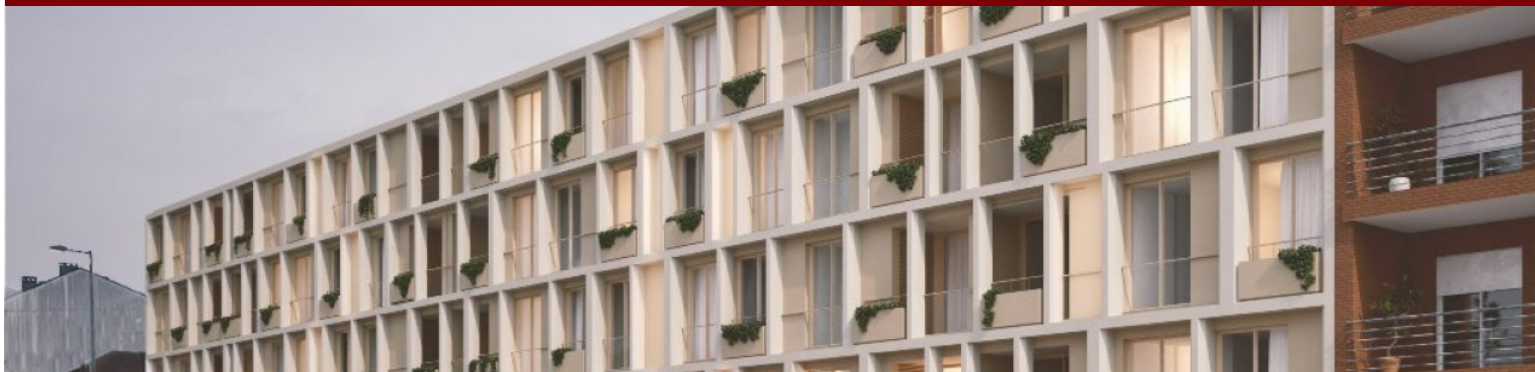

Unique Padrão da Légua Development, Matosinhos - Porto

LUXIMOS

CHRISTIE'S
INTERNATIONAL REAL ESTATE

NEW 1 BEDROOM FLAT FOR SALE IN UNIQUE - PADRÃO DA LÉGUA, PORTUGAL

Ref. LS05310-H

€ 255 000

New 1-bedroom apartment for sale in the Unique Padrão da Légua residential development, with balcony and good quality finishes, in Matosinhos. Just a few minutes from Porto, this property combines the tranquillity of a family residential area with the dynamism of urban life. With its contemporary architecture, this new-build apartment in Padrão da Légua - Matosinhos stands out for the abundant natural light provided by the minimalist frames with double glazing and thermal cut and by the balcony that extends the social area, ideal for outdoor moments. The interior offers an open-plan living room that integrates with the fully equipped kitchen, while the private area includes a bedroom with built-in closets and electric blackout blind...