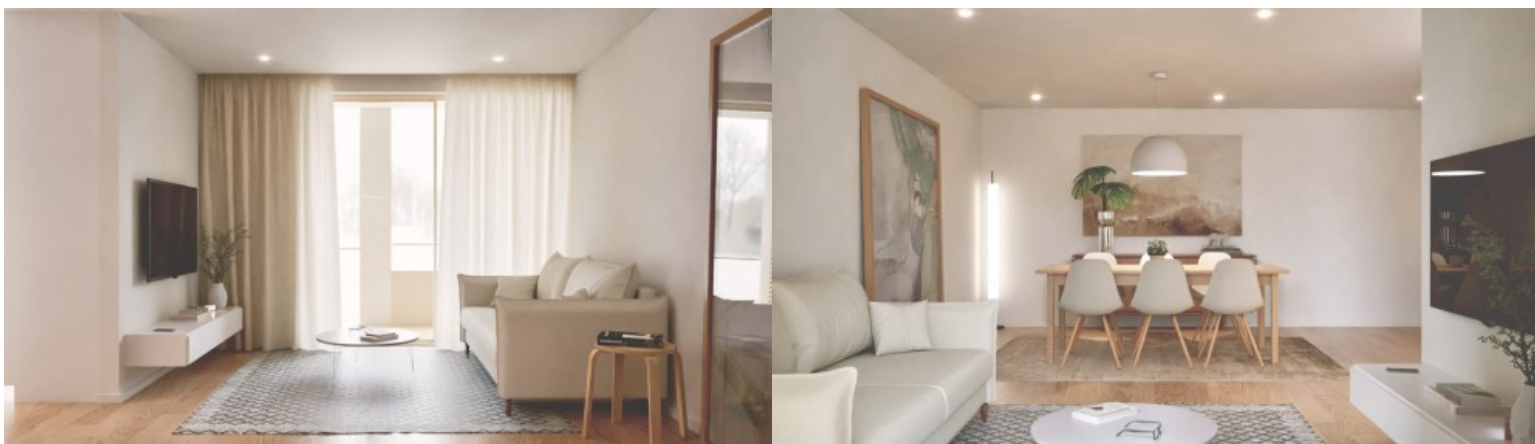

Unique Padrão da Légua Development, Matosinhos - Porto

LUXIMOS

CHRISTIE'S
INTERNATIONAL REAL ESTATE

NEW 1 BEDROOM FLAT FOR SALE IN UNIQUE - PADRÃO DA LÉGUA, PORTUGAL

Ref. **LS05310-AU**

€ 255 000

New 1-bedroom apartment for sale in the Unique Padrão da Légua residential development, with balcony and good quality finishes, in Matosinhos. Just a few minutes from Porto, this property combines the tranquillity of a family residential area with the dynamism of urban life. With its contemporary architecture, this new-build apartment in Padrão da Légua - Matosinhos stands out for the abundant natural light provided by the minimalist double-glazed window frames and the balcony that extends the social area, ideal for outdoor moments. The interior offers an open-plan living room that integrates with the fully equipped kitchen, while the private area includes a bedroom with built-in closets and electric blackout blinds, guaranteeing r...