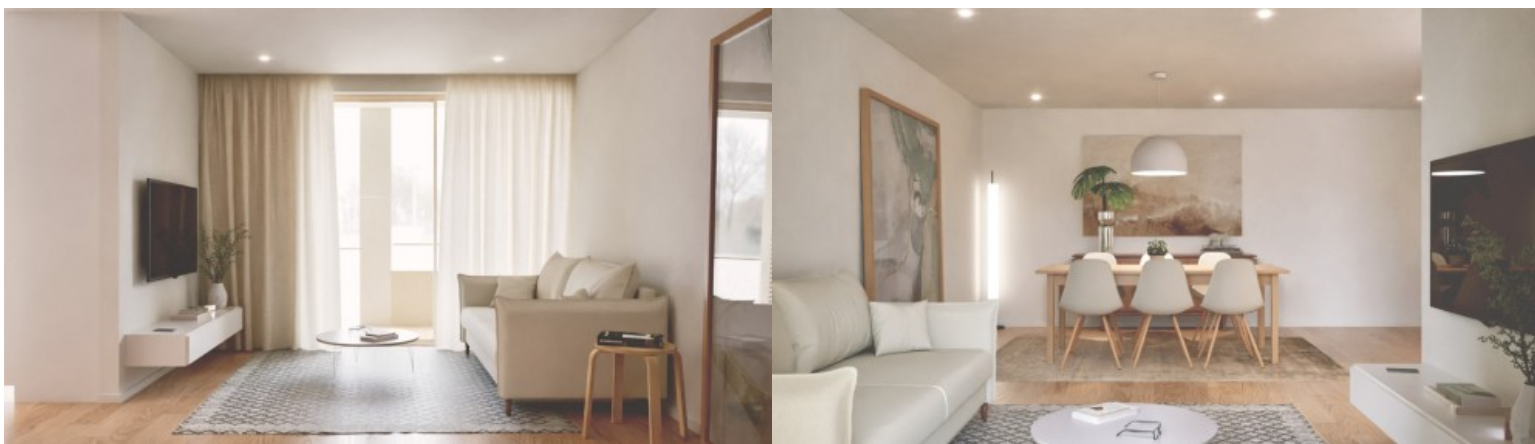

Unique Padrão da Légua Development, Matosinhos - Porto

LUXIMOS

CHRISTIE'S
INTERNATIONAL REAL ESTATE

NEW 2 BEDROOM FLAT FOR SALE IN UNIQUE - PADRÃO DA LÉGUA, PORTUGAL

Ref. **LS05310-AF**

€ **350 000**

New 2 bedroom apartment for sale in the Unique Padrão da Légua residential development, with balcony and good quality finishes, in Matosinhos. Just a few minutes from Porto, this property combines the tranquillity of a family residential area with the dynamism of urban life. With contemporary architecture, this new-build apartment in Padrão da Légua - Matosinhos stands out for the abundant natural light provided by the minimalist double-glazed window frames and the balcony that extends the social area, ideal for outdoor moments. The interior offers an open-plan living room that integrates with the fully-equipped kitchen, while the private area includes two bedrooms, one of them ensuite both with built-in closets and electric blacko...