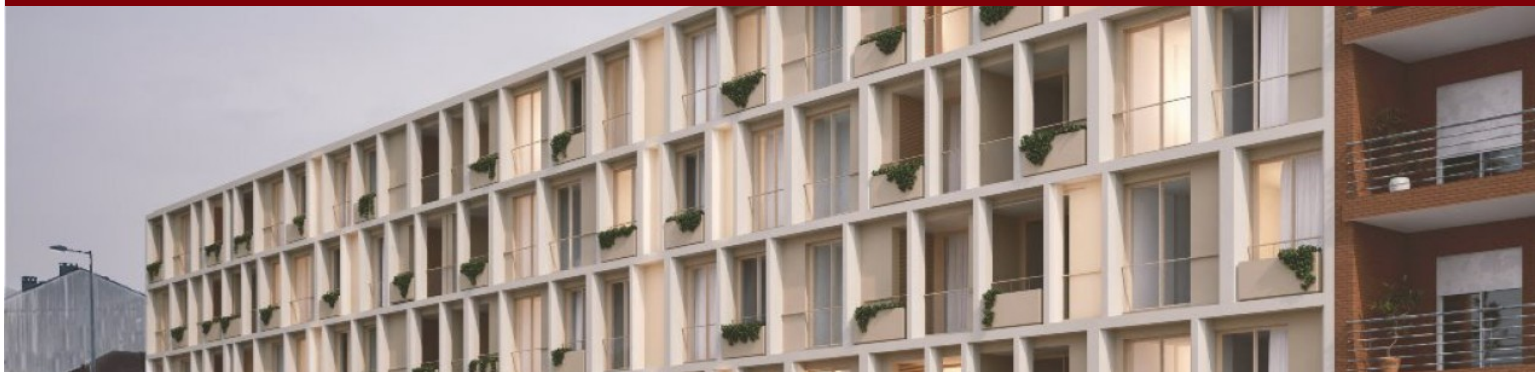

Unique Padrão da Légua Development, Matosinhos - Porto

LUXIMOS

CHRISTIE'S
INTERNATIONAL REAL ESTATE

NEW 2 BEDROOM FLAT FOR SALE IN UNIQUE - PADRÃO DA LÉGUA, PORTUGAL

Ref. **LS05310-AF**

€ **350 000**

New 2 bedroom apartment for sale in the Unique Padrão da Légua residential development, with balcony and good quality finishes, in Matosinhos. Just a few minutes from Porto, this property combines the tranquillity of a family residential area with the dynamism of urban life. With contemporary architecture, this new-build apartment in Padrão da Légua - Matosinhos stands out for the abundant natural light provided by the minimalist double-glazed window frames and the balcony that extends the social area, ideal for outdoor moments. The interior offers an open-plan living room that integrates with the fully-equipped kitchen, while the private area includes two bedrooms, one of them ensuite both with built-in closets and electric blacko...