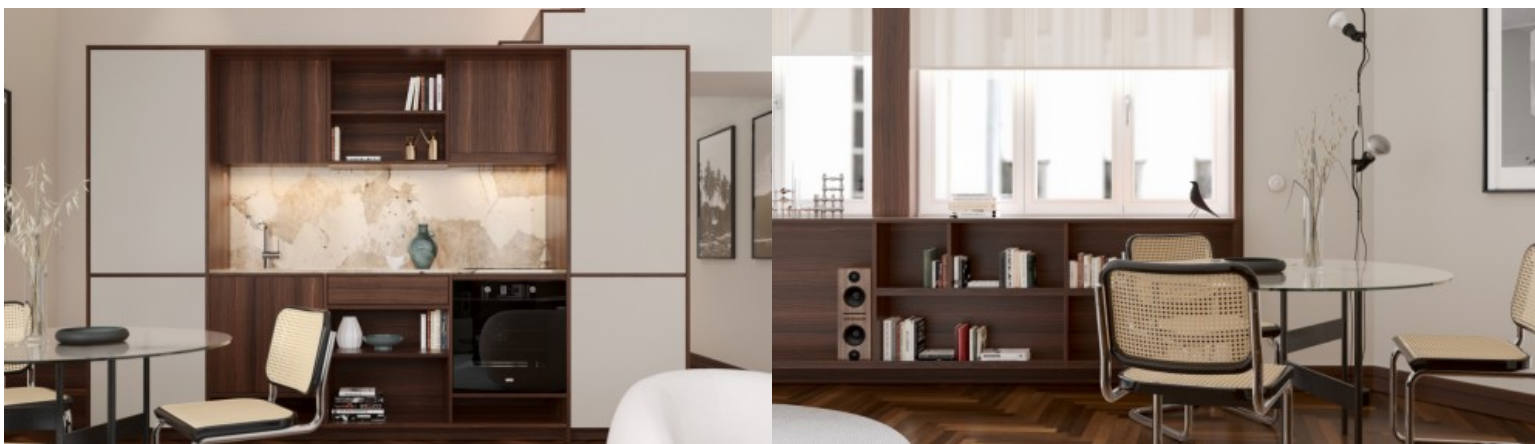

Passos Manuel 186 Development - Porto

LUXIMOS

CHRISTIE'S
INTERNATIONAL REAL ESTATE

NEW 2 BEDROOM DUPLEX APARTMENT FOR SALE IN DOWNTOWN PORTO IN PORTUGAL

Ref. **LS04388-E**

€ 760 000

Fantastic new two-bedroom duplex apartment in the Passos Manuel 186 development, where tradition meets contemporary elegance in the heart of downtown Porto. It boasts excellent build quality combined with premium materials and finishes, including estremoza and port laurent marble floors, ipê floors and American walnut wood carpentry. Located opposite the Coliseum, it is very close to Porto's most emblematic streets and monuments and offers a wide variety of shops, services, transport and restaurants.