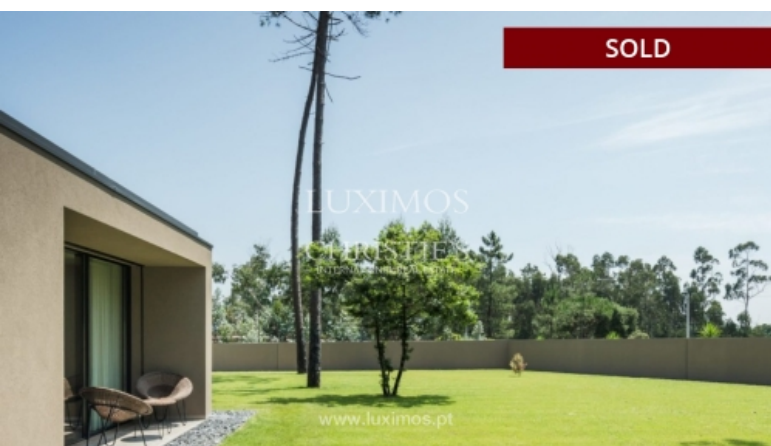

SOLD

LUXIMOS

CHRISTIE'S

INTERNATIONAL REAL ESTATE

VILLA - VILA DO CONDE

Ref. **LS02737**

€ **685 000**

Fantastic villa of modern lines, optimized to guarantee an extraordinary habitability. Designed by a great portuguese architect, this villa in Rio Mau is already a house with national and international notoriety. Inserted in a very quiet area, close to the sierra, but with great road access. 20 minutes away from the International Airport Francisco Sá Carneiro.

Plot Area:	6 274 m ² 67 533 sq ft	Deployment Area:	323 m ² 3 477 sq ft
Building Area:	323 m ² 3 477 sq ft	Bedrooms:	3
Bathrooms:	3	Garage:	2
Energy efficiency:			