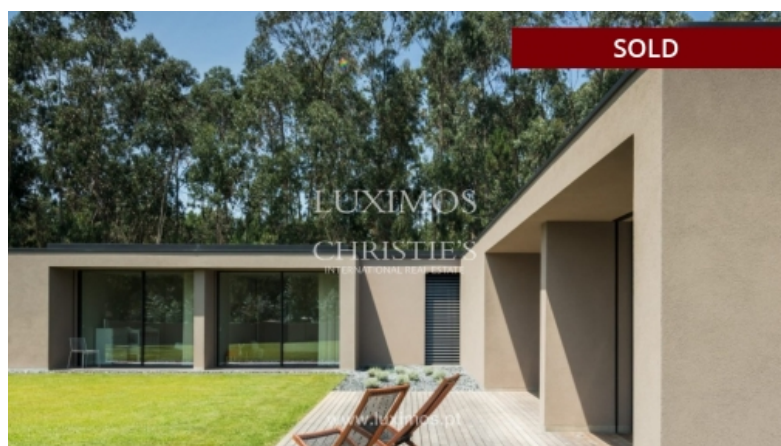

SOLD

LUXIMOS

CHRISTIE'S

INTERNATIONAL REAL ESTATE

VILLA - VILA DO CONDE

Ref. **LS02737**

€ **685 000**

Fantastic villa of modern lines, optimized to guarantee an extraordinary habitability. Designed by a great portuguese architect, this villa in Rio Mau is already a house with national and international notoriety. Inserted in a very quiet area, close to the sierra, but with great road access. 20 minutes away from the International Airport Francisco Sá Carneiro.

Plot Area:	6 274 m ² 67 533 sq ft	Deployment Area:	323 m ² 3 477 sq ft
Building Area:	323 m ² 3 477 sq ft	Bedrooms:	3
Bathrooms:	3	Garage:	2
Energy efficiency:			