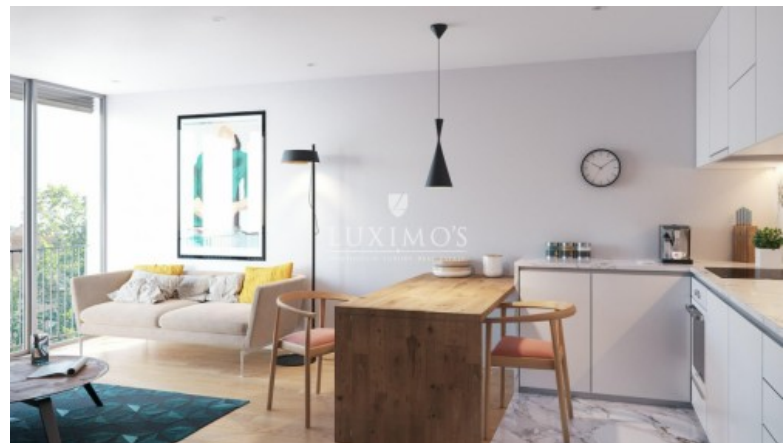

## NEW APARTMENT AND MODERN WITH GARDEN, PORTO, PORTUGAL

Ref. **LS02679**

€ **475 000**

Excellent apartment inserted in a new development residential in the centre of Porto, between the Av. da Boavista, the Aliados and the Crystal Palace. In the heart of Downtown, the distinguished and excellent architectural design is born out of a rehabilitation of a building already existing, and the construction of a new building, according to the high standards of comfort, quality and security where aesthetics and functionality to communicate in a harmonious way. In addition to a large private garden, the new development offers multiple housing solutions from T0 to T3, and the areas between 35 and 158 m2, most with balconies or terraces. This property for sale is located close to services and trade, and benefits from excellent...