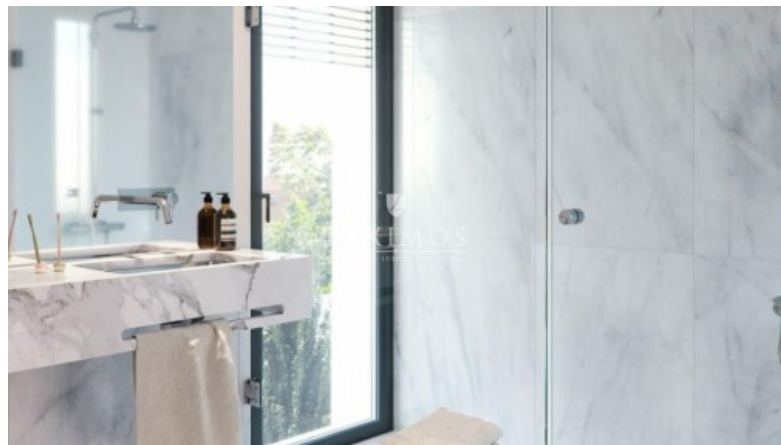

LUXIMOS

PORTUGUESE LUXURY REAL ESTATE

NEW APARTMENT AND MODERN WITH GARDEN, PORTO, PORTUGAL

Ref. **LS02672**

€ **185 000**

Excellent apartment inserted in a new development residential in the centre of Porto, between the Av. da Boavista, the Aliados and the Crystal Palace. In the heart of Downtown, the distinguished and excellent architectural design is born out of a rehabilitation of a building already existing, and the construction of a new building, according to the high standards of comfort, quality and security where aesthetics and functionality to communicate in a harmonious way. In addition to a large private garden, the new development offers multiple housing solutions from T0 to T3, and the areas between 35 and 158 m2, most with balconies or terraces. This property for sale is located close to services and trade, and benefits from excellent...