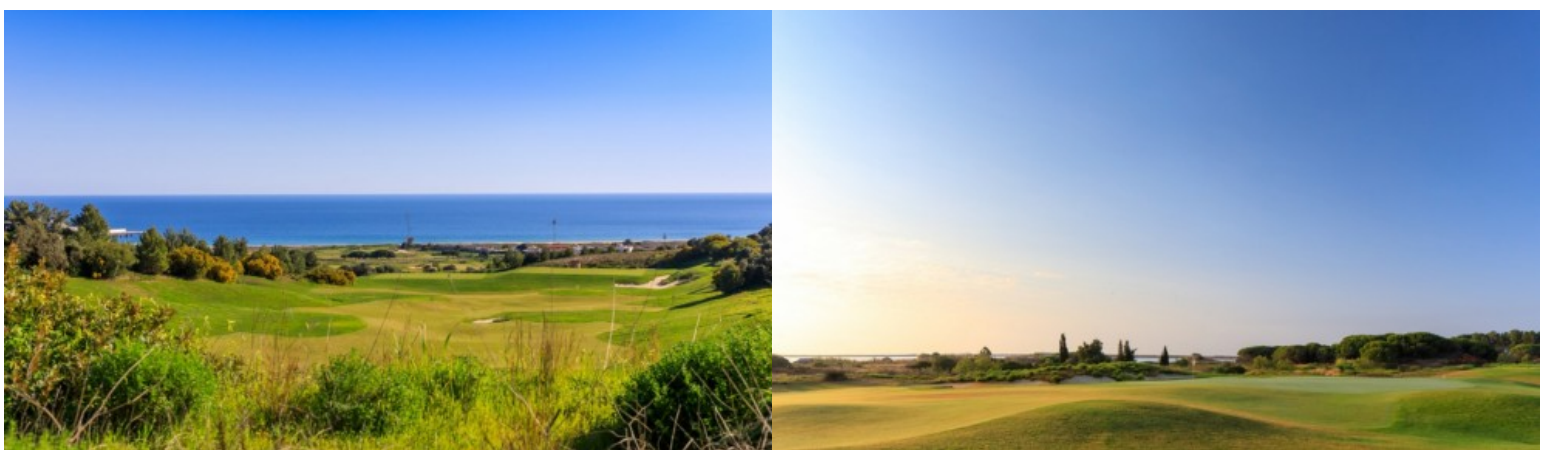

LUXIMOS | CHRISTIE'S

INTERNATIONAL REAL ESTATE

PLOT FOR SALE AT PALMARES JW MARRIOTT RESORT, LAGOS, ALGARVE, PORTUGAL

Ref. 2LS00031-88

€ 1 500 000

Plot of land for the construction of a luxury villa, at the Palmares JW Marriott resort in Lagos, Algarve — a golf and beach resort with 5-star services. Set against a backdrop of natural beauty, this fantastic plot offers the freedom to design and build a bespoke home, perfectly integrated into resort JW Marriott with panoramic views of the sea or the golf course. Palmares stands out for its balance between nature and design, with only 5.7% of the area occupied by construction - a condition that preserves the natural surroundings and guarantees privacy and tranquillity. The plots are located next to the 27-hole golf course, designed by Robert Trent Jones Jr., which is organized into three distinct circuits and merges with the coas...