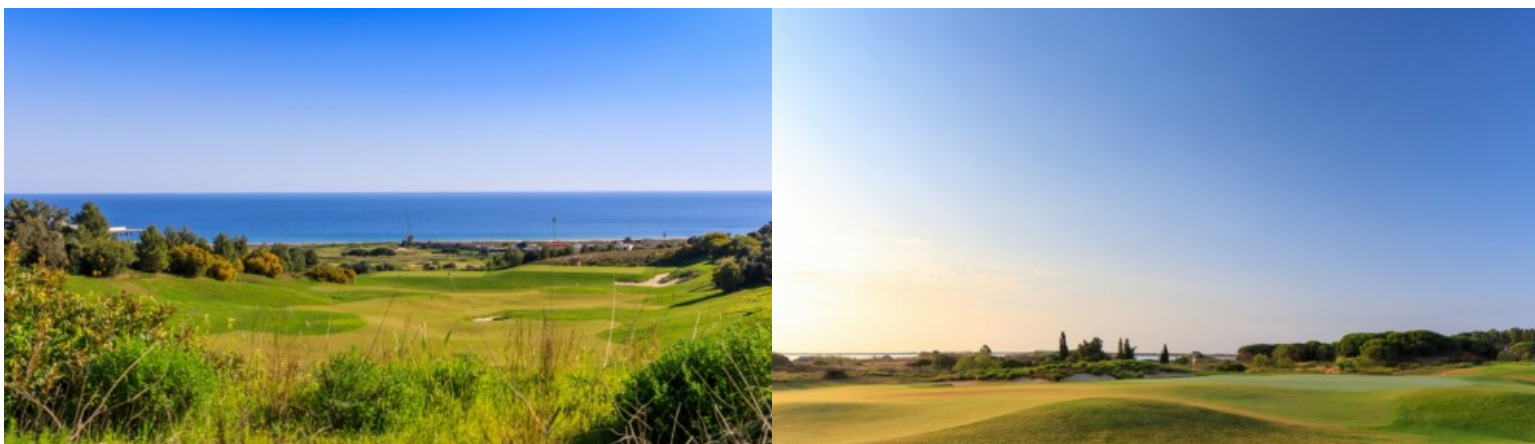

## PLOT FOR SALE AT PALMARES JW MARRIOTT RESORT, LAGOS, ALGARVE, PORTUGAL

Ref. 2LS00031-35

€ 1 250 000

Plot of land for the construction of a luxury villa, at the Palmares JW Marriott resort in Lagos, Algarve — a golf and beach resort with 5-star services. Set against a backdrop of natural beauty, this fantastic plot offers the freedom to design and build a bespoke home, perfectly integrated into resort JW Marriott with panoramic views of the sea or the golf course. Palmares stands out for its balance between nature and design, with only 5.7% of the area occupied by construction - a condition that preserves the natural surroundings and guarantees privacy and tranquillity. The plots are located next to the 27-hole golf course, designed by Robert Trent Jones Jr., which is organized into three distinct circuits and merges with the coas...