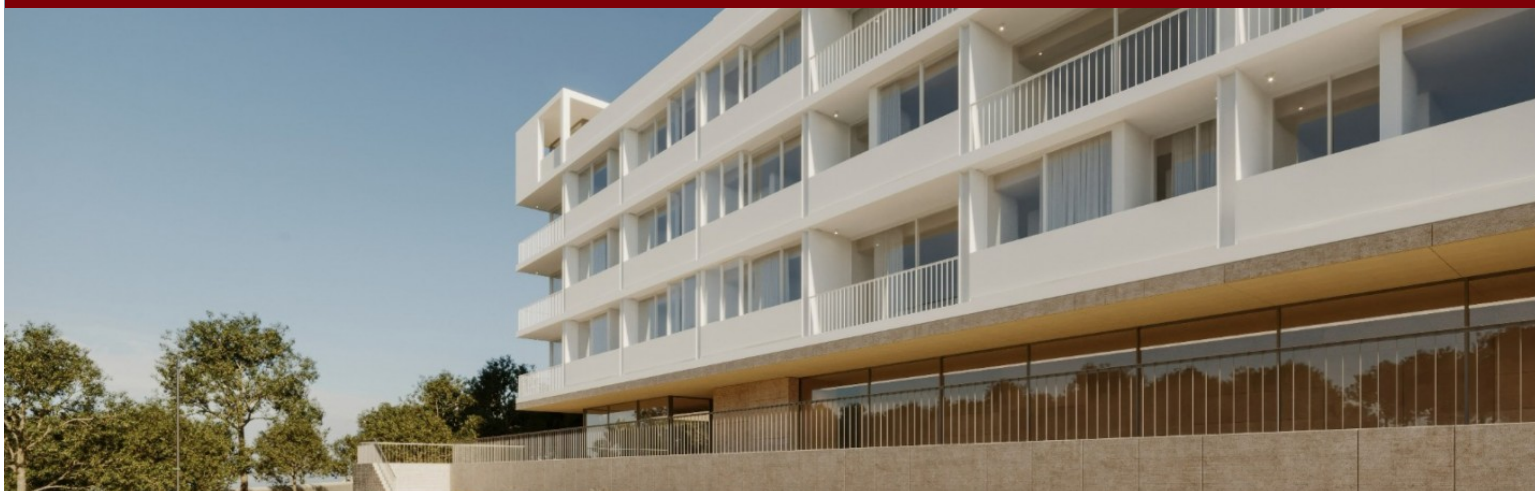

Edifício do Parque Condominium, Loulé - Algarve

LUXIMOS

CHRISTIE'S
INTERNATIONAL REAL ESTATE

NEW 1-BEDROOM APARTMENT FOR SALE IN LOULÉ, ALGARVE, PORTUGAL

Ref. 1LS02292-2E

€ 355 000

Generous-sized one-bedroom apartment with balcony, in a gated community with gardens, swimming pool, garage and premium finishes, in a central location in Loulé. Inserted in the elegant Edifício do Parque, this one-bedroom apartment stands out for its generous areas, the quality of its materials and the tranquillity that only a private condominium, surrounded by green spaces, can offer. This property was designed with a contemporary approach that favors natural light, the fluidity of spaces and functionality, creating an elegant, comfortable environment adapted to modern lifestyles. The interiors reflect a contemporary and sober aesthetic, marked by oak wood flooring, full air conditioning, excellent thermal and acoustic insulation...