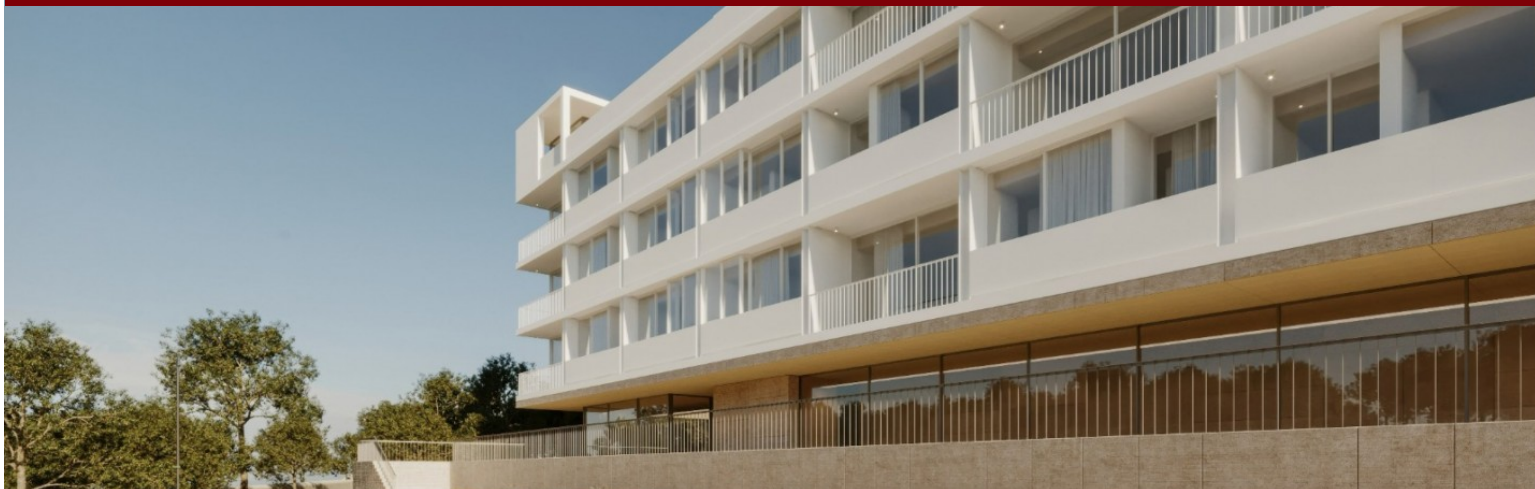

Edifício do Parque Condominium, Loulé - Algarve

LUXIMOS

CHRISTIE'S
INTERNATIONAL REAL ESTATE