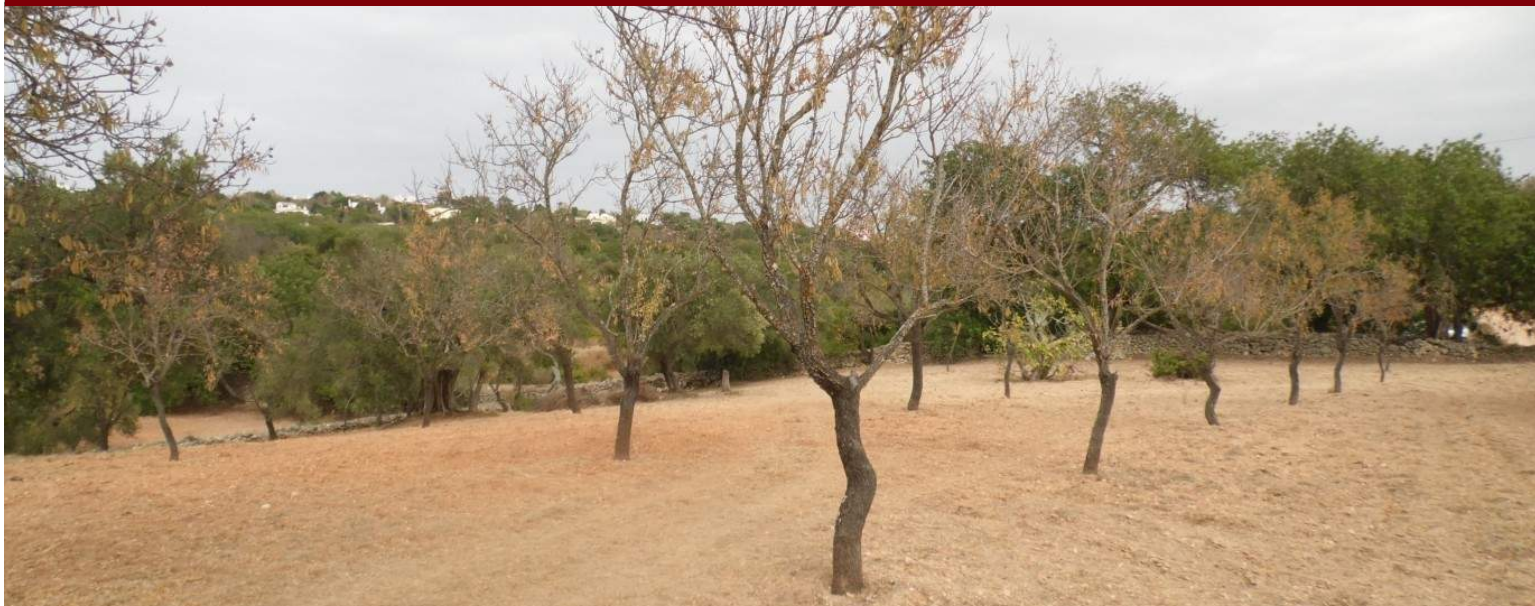

REDUCED PRICE

LUXIMOS

CHRISTIE'S

INTERNATIONAL REAL ESTATE

**PLOT AREA FOR SALE, SEA
AND MOUNTAIN VIEWS,
LOULÉ, ALGARVE,
PORTUGAL**

Ref. 1LS00403

€ 295 000

Plot of land for sale, in unique position, fabulous sea, coastline and mountain views, close to the beach, in Loulé, Algarve, Portugal. Viability to construct. The land has a ruin of 99m². Privacy is the key word. 7 minutes from the city of Loulé, 15 km from Vilamoura Marina and the beaches and 30 minutes from Faro International Airport. Excluded from the SCE, under alinea f) of Article 4 of Decree Law No. 118/2013, of 20 August, as amended.